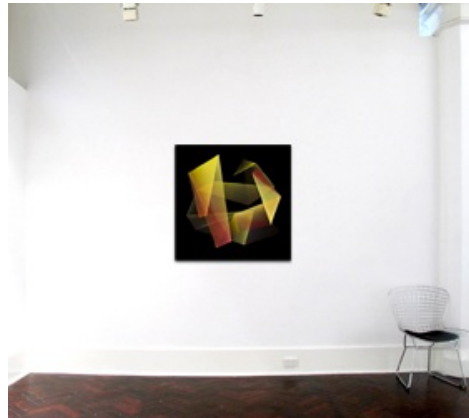

Artwork in situ on 3.7m wall