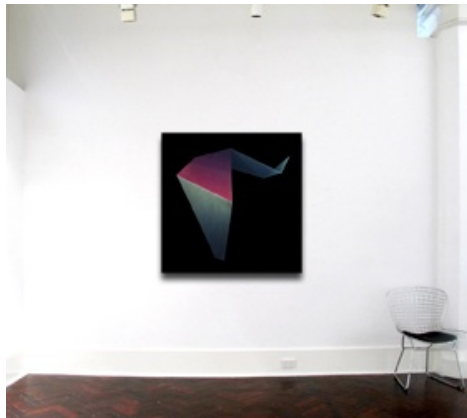

ZAC KOUKORAVAS
VISUALISED
1-19 April 2014

Electron
acrylic paint on glass and perspex
125 x 125cm

Artwork in situ on 3.7m wall

Iota
acrylic paint on glass
123 x 123cm

Artwork in situ on 3.7m wall

Beacon
acrylic paint on glass and perspex
103 x 103cm

Artwork in situ on 3.7m wall

Penumbra
acrylic paint on glass and perspex
83 x 120cm

Artwork in situ on 3.7m wall

Scintilla
acrylic paint on glass and perspex
125 x 125cm

Artwork in situ on 3.7m wall

Modicum
acrylic paint on glass and perspex
103 x 103cm