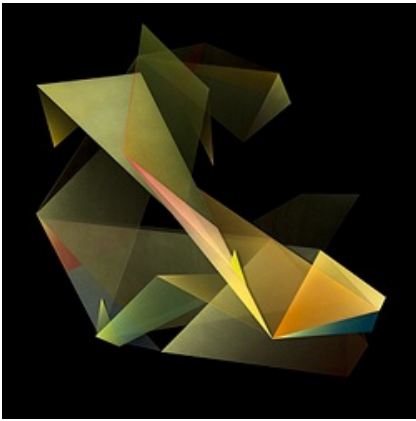

ZAC KOUKORAVAS
VISUALISED
1-19 April 2014

Electron
acrylic paint on glass and perspex
125 x 125cm

Artwork in situ on 3.7m wall

Iota
acrylic paint on glass
123 x 123cm

Artwork in situ on 3.7m wall

Beacon
acrylic paint on glass and perspex
103 x 103cm

Artwork in situ on 3.7m wall

Vanguard 2014
acrylic paint on glass and perspex
125 x 125cm

Artwork in situ on 3.7m wall

Vestige 2014
Acrylic on glass and perspex
123 x 83cm

Artwork in situ on 3.7m wall

Volta 2014
Acrylic on glass and perspex (framed)
125cm x 125cm