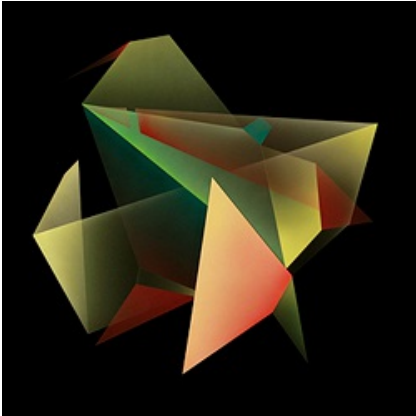

ZAC KOUKORAVAS
VISUALISED
1-19 April 2014

Electron
acrylic paint on glass and perspex
125 x 125cm

Artwork in situ on 3.7m wall

Iota
acrylic paint on glass
123 x 123cm

Artwork in situ on 3.7m wall

Beacon
acrylic paint on glass and perspex
103 x 103cm