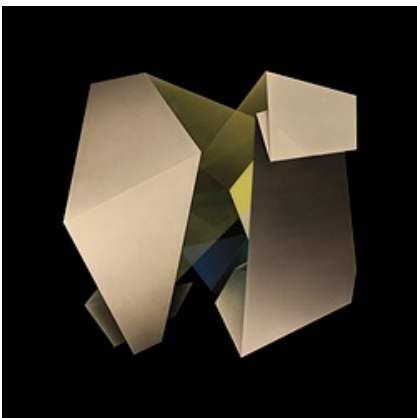

ZAC KOUKORAVAS
VISUALISED
1-19 April 2014

Electron
acrylic paint on glass and perspex
125 x 125cm

Artwork in situ on 3.7m wall

Iota
acrylic paint on glass
123 x 123cm

Artwork in situ on 3.7m wall

Beacon
acrylic paint on glass and perspex
103 x 103cm

Artwork in situ on 3.7m wall

Penumbra
acrylic paint on glass and perspex
83 x 120cm

Artwork in situ on 3.7m wall

Scintilla
acrylic paint on glass and perspex
125 x 125cm

Artwork in situ on 3.7m wall

Modicum
acrylic paint on glass and perspex
103 x 103cm

Artwork in situ on 3.7m wall

Vanguard 2014
acrylic paint on glass and perspex
125 x 125cm

Artwork in situ on 3.7m wall

Vestige 2014
Acrylic on glass and perspex
123 x 83cm

Artwork in situ on 3.7m wall

Volta 2014
Acrylic on glass and perspex (framed)
125cm x 125cm