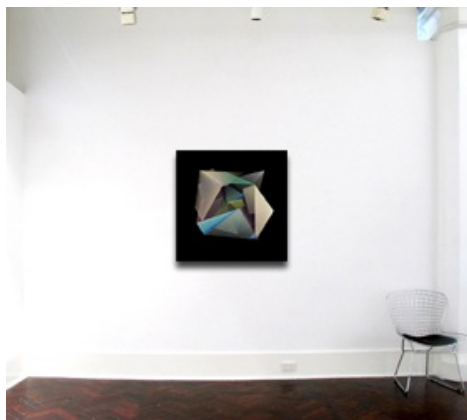

ZAC KOUKORAVAS
VISUALISED
1-19 April 2014

Electron
acrylic paint on glass and perspex
125 x 125cm

Artwork in situ on 3.7m wall

Iota
acrylic paint on glass
123 x 123cm

Artwork in situ on 3.7m wall

Beacon
acrylic paint on glass and perspex
103 x 103cm

Artwork in situ on 3.7m wall

Penumbra
acrylic paint on glass and perspex
83 x 120cm

Artwork in situ on 3.7m wall

Scintilla
acrylic paint on glass and perspex
125 x 125cm

Artwork in situ on 3.7m wall

Modicum
acrylic paint on glass and perspex
103 x 103cm

Artwork in situ on 3.7m wall

Vanguard 2014
acrylic paint on glass and perspex
125 x 125cm

Artwork in situ on 3.7m wall

Vestige 2014
Acrylic on glass and perspex
123 x 83cm

Artwork in situ on 3.7m wall

Volta 2014
Acrylic on glass and perspex (framed)
125cm x 125cm