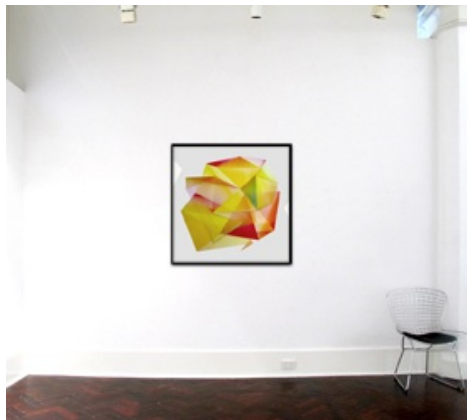

ZAC KOUKORAVAS
VISUALISED
1-19 April 2014

Electron
acrylic paint on glass and perspex
125 x 125cm

Artwork in situ on 3.7m wall

Iota
acrylic paint on glass
123 x 123cm

Artwork in situ on 3.7m wall

Beacon
acrylic paint on glass and perspex
103 x 103cm

Artwork in situ on 3.7m wall

Penumbra
acrylic paint on glass and perspex
83 x 120cm

Artwork in situ on 3.7m wall

Scintilla
acrylic paint on glass and perspex
125 x 125cm

Artwork in situ on 3.7m wall

Modicum
acrylic paint on glass and perspex
103 x 103cm

Artwork in situ on 3.7m wall

Vanguard 2014
acrylic paint on glass and perspex
125 x 125cm

Artwork in situ on 3.7m wall

Vestige 2014
Acrylic on glass and perspex
123 x 83cm

Artwork in situ on 3.7m wall

Volta 2014
Acrylic on glass and perspex (framed)
125cm x 125cm