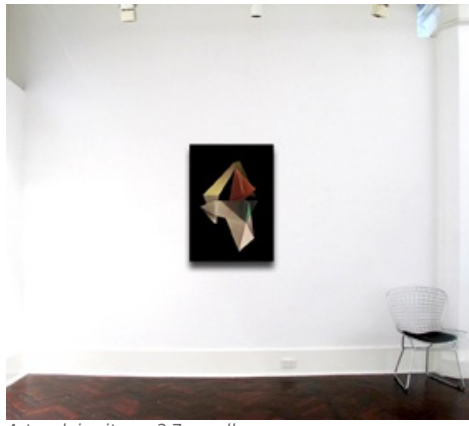

ZAC KOUKORAVAS
VISUALISED
1-19 April 2014

Electron
acrylic paint on glass and perspex
125 x 125cm

Artwork in situ on 3.7m wall

Iota
acrylic paint on glass
123 x 123cm

Artwork in situ on 3.7m wall

Beacon
acrylic paint on glass and perspex
103 x 103cm

Artwork in situ on 3.7m wall

Penumbra
acrylic paint on glass and perspex
83 x 120cm

Artwork in situ on 3.7m wall

Scintilla
acrylic paint on glass and perspex
125 x 125cm

Artwork in situ on 3.7m wall

Modicum
acrylic paint on glass and perspex
103 x 103cm

Artwork in situ on 3.7m wall

Vanguard 2014
acrylic paint on glass and perspex
125 x 125cm

Artwork in situ on 3.7m wall

Vestige 2014
Acrylic on glass and perspex
123 x 83cm

Artwork in situ on 3.7m wall

Volta 2014
Acrylic on glass and perspex (framed)
125cm x 125cm