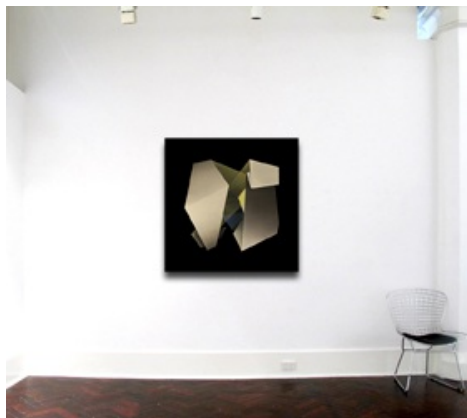

ZAC KOUKORAVAS
VISUALISED
1-19 April 2014

Electron
acrylic paint on glass and perspex
125 x 125cm

Artwork in situ on 3.7m wall

Iota
acrylic paint on glass
123 x 123cm

Artwork in situ on 3.7m wall

Beacon
acrylic paint on glass and perspex
103 x 103cm

Artwork in situ on 3.7m wall

Penumbra
acrylic paint on glass and perspex
83 x 120cm

Artwork in situ on 3.7m wall

Scintilla
acrylic paint on glass and perspex
125 x 125cm

Artwork in situ on 3.7m wall

Modicum
acrylic paint on glass and perspex
103 x 103cm

Artwork in situ on 3.7m wall

Vanguard 2014
acrylic paint on glass and perspex
125 x 125cm

Artwork in situ on 3.7m wall

Vestige 2014
Acrylic on glass and perspex
123 x 83cm

Artwork in situ on 3.7m wall

Volta 2014
Acrylic on glass and perspex (framed)
125cm x 125cm