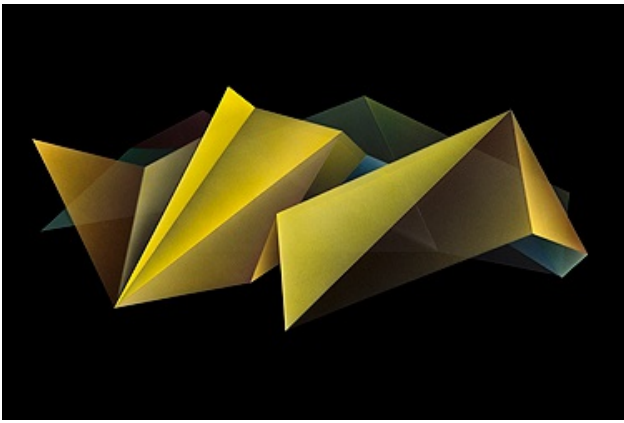

Penumbra
acrylic paint on glass and perspex
83 x 120cm