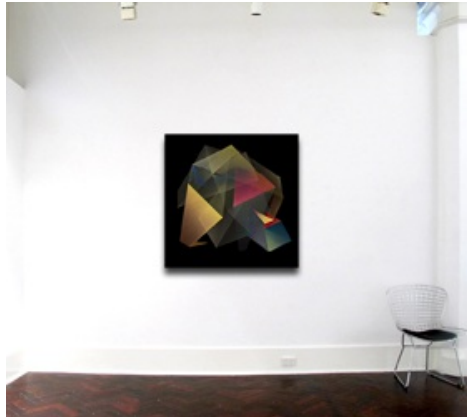

ZAC KOUKORAVAS
VISUALISED
1-19 April 2014

Electron
acrylic paint on glass and perspex
125 x 125cm

Artwork in situ on 3.7m wall

Iota
acrylic paint on glass
123 x 123cm

Artwork in situ on 3.7m wall

Beacon
acrylic paint on glass and perspex
103 x 103cm

Artwork in situ on 3.7m wall

Penumbra
acrylic paint on glass and perspex
83 x 120cm

Artwork in situ on 3.7m wall

Scintilla
acrylic paint on glass and perspex
125 x 125cm

Artwork in situ on 3.7m wall

Modicum
acrylic paint on glass and perspex
103 x 103cm

Artwork in situ on 3.7m wall

Vanguard 2014
acrylic paint on glass and perspex
125 x 125cm

Artwork in situ on 3.7m wall

Vestige 2014
Acrylic on glass and perspex
123 x 83cm

Artwork in situ on 3.7m wall

Volta 2014
Acrylic on glass and perspex (framed)
125cm x 125cm