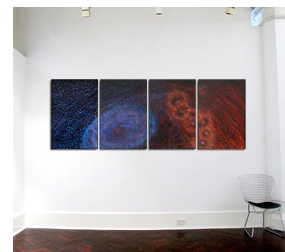

in situ on 3.5m wall