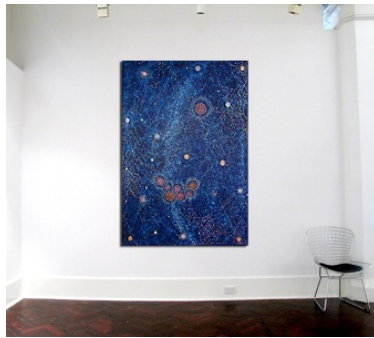

# ALMA NUNGURRAYI GRANITES & FAMILY

7 - 25 February 2012

Installation images of the exhibition

Alma Nungarrayi  
 Granites  
 Seven Sisters Dreaming  
 183 x 122cm  
 #4895-09

in situ on 3.5m wall

Seven Sisters  
 Dreaming  
 183 x 91cm  
 #3003/11