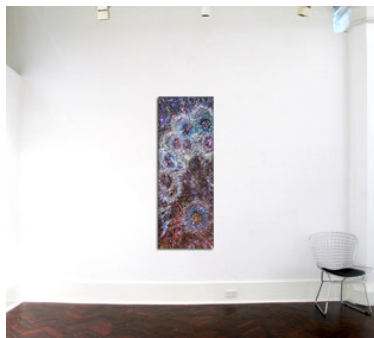

in situ on 3.5m wall