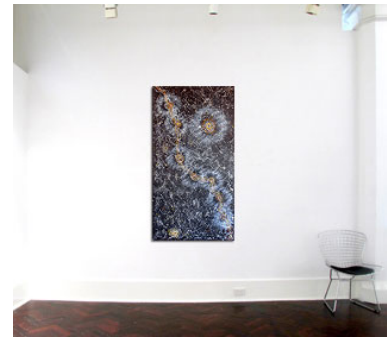

# ALMA NUNGURRAYI GRANITES & FAMILY

7 - 25 February 2012

Installation images of the exhibition

Alma Nungarrayi  
 Granites  
 Seven Sisters Dreaming  
 183 x 122cm  
 #4895-09

in situ on 3.5m wall

Seven Sisters  
 Dreaming  
 183 x 91cm  
 #3003/11