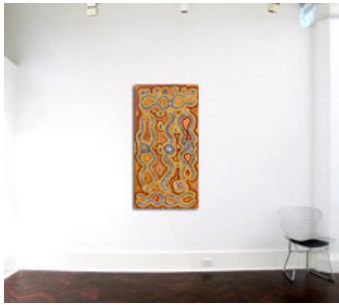

in situ on 3.7m wall