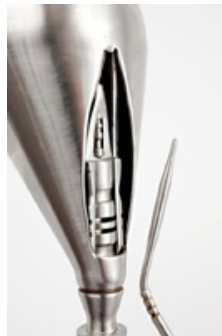

*Eccentrics series
Number Two
(detail)*

*Concentric 2011
stainless steel & basalt
147 x 45.5 x 34cm*

*Concentric 2011 -
back view*

*Concentric 2011-
side view*

*Eccentric series
Number Five 2011
stainless steel
67 x 16.5 x 16.5cm*

*Eccentrics series
Number Five
(reverse view)*

*Eccentric series
Number Five (detail)*

Untitled 2011
stainless steel & basalt
220 x 45.5 x 314cm

Untitled 2011- side detail

Untitled 2011-
centre detail

Untitled 2011-base detail