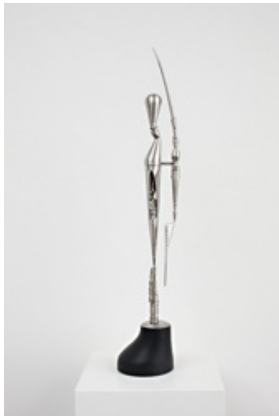

DAMIEN ELDERFIELD

THE ECCENTRIC SERIES

1 - 19 November 2011

Eccentric series
 Number Six 2011
 stainless steel
 46.5 x 15x 15cm

Eccentric series
 Number Six
 (reverse view)

Eccentric series
 Number Three 2011
 stainless steel
 73 x 16.5 x 16.5cm

Eccentric series
 Number Four 2011
 stainless steel & wood
 69 x 16.5 x 16.5cm

Eccentric series
 Number One 2011
 stainless steel & wood
 95 x 16.5 x 16.5cm

Eccentric series
 Number One
 (reverse view)

*Eccentric series
Number Two 2011
stainless steel & wood
82 x 16.5 x 16.5cm*

*Eccentrics series
Number Two
(detail)*

*Concentric 2011
stainless steel & basalt
147 x 45.5 x 34cm*

*Concentric 2011 -
back view*

*Concentric 2011-
side view*

*Eccentric series
Number Five 2011
stainless steel
67 x 16.5 x 16.5cm*

*Eccentrics series
Number Five
(reverse view)*

*Eccentric series
Number Five (detail)*

Untitled 2011
stainless steel & basalt
220 x 45.5 x 314cm

Untitled 2011- side detail

Untitled 2011-
centre detail

Untitled 2011-base detail