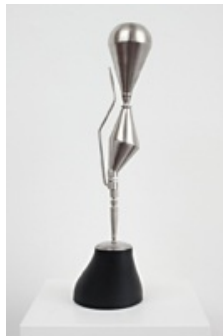

DAMIEN ELDERFIELD

THE ECCENTRIC SERIES

1 - 19 November 2011

Eccentric series
 Number Six 2011
 stainless steel
 46.5 x 15x 15cm

Eccentric series
 Number Six
 (reverse view)

Eccentric series
 Number Three 2011
 stainless steel
 73 x 16.5 x 16.5cm

Eccentric series
 Number Four 2011
 stainless steel & wood
 69 x 16.5 x 16.5cm

Eccentric series
 Number One 2011
 stainless steel & wood
 95 x 16.5 x 16.5cm

Eccentric series
 Number One
 (reverse view)

*Eccentric series
Number Two 2011
stainless steel & wood
82 x 16.5 x 16.5cm*

*Eccentrics series
Number Two
(detail)*

*Concentric 2011
stainless steel & basalt
147 x 45.5 x 34cm*

*Concentric 2011 -
back view*

*Concentric 2011-
side view*

*Eccentric series
Number Five 2011
stainless steel
67 x 16.5 x 16.5cm*

*Eccentrics series
Number Five
(reverse view)*

*Eccentric series
Number Five (detail)*

Untitled 2011
stainless steel & basalt
220 x 45.5 x 314cm

Untitled 2011- side detail

Untitled 2011-
centre detail

Untitled 2011-base detail