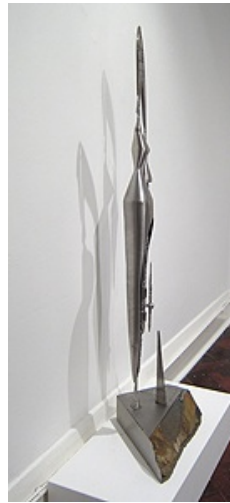

DAMIEN ELDERFIELD

THE ECCENTRIC SERIES

1 - 19 November 2011

Eccentric series
 Number Six 2011
 stainless steel
 46.5 x 15x 15cm

Eccentric series
 Number Six
 (reverse view)

Eccentric series
 Number Three 2011
 stainless steel
 73 x 16.5 x 16.5cm

Eccentric series
 Number Four 2011
 stainless steel & wood
 69 x 16.5 x 16.5cm

Eccentric series
 Number One 2011
 stainless steel & wood
 95 x 16.5 x 16.5cm

Eccentric series
 Number One
 (reverse view)

*Eccentric series
Number Two 2011
stainless steel & wood
82 x 16.5 x 16.5cm*

*Eccentrics series
Number Two
(detail)*

*Concentric 2011
stainless steel & basalt
147 x 45.5 x 34cm*

*Concentric 2011 -
back view*

*Concentric 2011-
side view*

*Eccentric series
Number Five 2011
stainless steel
67 x 16.5 x 16.5cm*

*Eccentrics series
Number Five
(reverse view)*

*Eccentric series
Number Five (detail)*

Untitled 2011
stainless steel & basalt
220 x 45.5 x 314cm

Untitled 2011- side detail

Untitled 2011-
centre detail

Untitled 2011-base detail