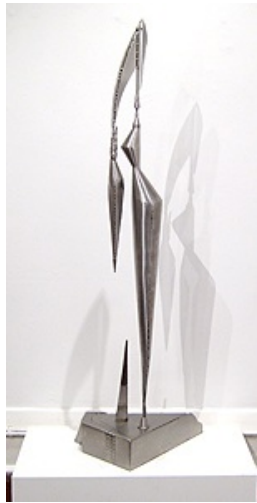

DAMIEN ELDERFIELD

THE ECCENTRIC SERIES

1 - 19 November 2011

Eccentric series
 Number Six 2011
 stainless steel
 46.5 x 15x 15cm

Eccentric series
 Number Six
 (reverse view)

Eccentric series
 Number Three 2011
 stainless steel
 73 x 16.5 x 16.5cm

Eccentric series
 Number Four 2011
 stainless steel & wood
 69 x 16.5 x 16.5cm

Eccentric series
 Number One 2011
 stainless steel & wood
 95 x 16.5 x 16.5cm

Eccentric series
 Number One
 (reverse view)

*Eccentric series
Number Two 2011
stainless steel & wood
82 x 16.5 x 16.5cm*

*Eccentrics series
Number Two
(detail)*

*Concentric 2011
stainless steel & basalt
147 x 45.5 x 34cm*

*Concentric 2011 -
back view*

*Concentric 2011-
side view*

*Eccentric series
Number Five 2011
stainless steel
67 x 16.5 x 16.5cm*

*Eccentrics series
Number Five
(reverse view)*

*Eccentric series
Number Five (detail)*

Untitled 2011
stainless steel & basalt
220 x 45.5 x 314cm

Untitled 2011- side detail

Untitled 2011-
centre detail

Untitled 2011-base detail