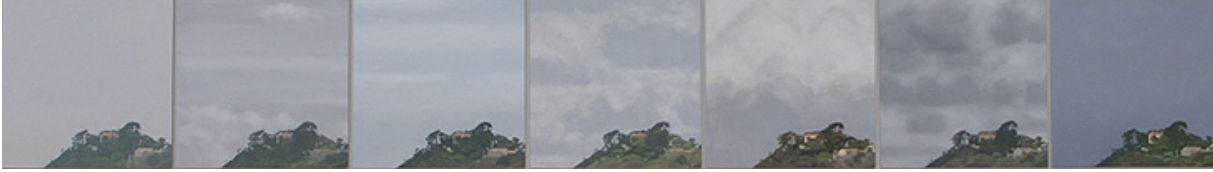

**KEN SMITH**  
**COLOURED TIME**  
7 - 25 September 2010

*A Truck Crossing a Bridge by the Sea* 2010  
oil on canvas  
40.6 x 152.4cm

*Mornington Peninsula Landscape (Devilbend 2)* 2009  
oil on panel  
19 x 34.5cm

*Mornington Peninsula Landscape (Devilbend 3)* 2009  
oil on panel  
19 x 34.5cm

*The Road to the Sea, 1* 2009  
oil on canvas  
38 x 58cm

*Mornington Peninsula Landscape (Arthur's Seat)* 2009  
oil on canvas  
25 x 45.5cm

*Mornington Peninsula Landscape (Mount Martha)* 2010  
oil on panel  
14.5 x 20cm

*Seven Blue Sky Days (Mornington)* 2009  
oil on panel  
20 x 143cm

*Seven Grey Sky Days (Mornington)* 2009  
oil on panel  
20 x 143cm