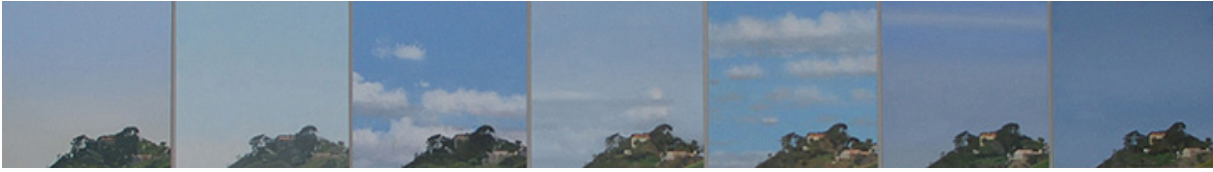

*Mornington Peninsula Landscape (Devilbend 3)* 2009  
oil on panel  
19 x 34.5cm

*The Road to the Sea, 1* 2009  
oil on canvas  
38 x 58cm

*Mornington Peninsula Landscape (Arthur's Seat)* 2009  
oil on canvas  
25 x 45.5cm

*Mornington Peninsula Landscape (Mount Martha)* 2010  
oil on panel  
14.5 x 20cm

*Seven Blue Sky Days (Mornington)* 2009  
oil on panel  
20 x 143cm

*Seven Grey Sky Days (Mornington)* 2009  
oil on panel  
20 x 143cm