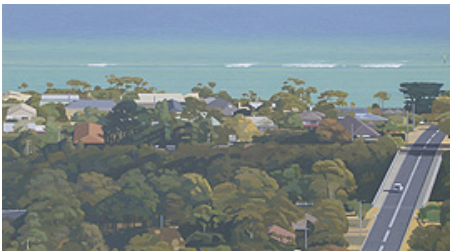

**KEN SMITH**  
**COLOURED TIME**  
7 - 25 September 2010

*A Truck Crossing a Bridge by the Sea* 2010  
oil on canvas  
40.6 x 152.4cm

*Mornington Peninsula Landscape (Devilbend 2)* 2009  
oil on panel  
19 x 34.5cm

*Mornington Peninsula Landscape (Devilbend 3)* 2009  
oil on panel  
19 x 34.5cm

*The Road to the Sea, 1* 2009  
oil on canvas  
38 x 58cm

*Mornington Peninsula Landscape (Arthur's Seat)* 2009  
oil on canvas  
25 x 45.5cm

*Mornington Peninsula Landscape (Mount Martha)* 2010  
oil on panel  
14.5 x 20cm

*Seven Blue Sky Days (Mornington)* 2009  
oil on panel  
20 x 143cm

*Seven Grey Sky Days (Mornington)* 2009  
oil on panel  
20 x 143cm