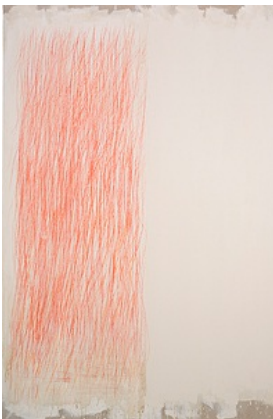

TERRI BROOKS
NEW PAINTINGS

18 August - 5 September 2009

Brown and Yellow Composition
 183 x 122cm
 oil enamel and pencil on canvas

Double Linear
 153 x 153cm
 oil, enamel and pencil on canvas

Direct Red
 183 x 122cm
 oil, enamel and pencil on canvas

Linear
 183 x 122cm
 oil, enamel and pencil on canvas

Dark Stripes
 137 x 122cm
 oil, enamel and pencil on canvas

Ochre Plain
 91 x 122cm
 oil, enamel and pencil on canvas

Reverse Stripes
41 x 31cm
oil and enamel on
canvas

Two Toned Yellow
41 x 31cm
oil and enamel on
canvas

Reverse Stroke
41 x 31cm
oil and enamel on
canvas