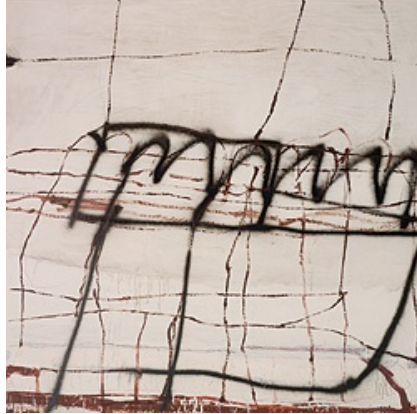

TERRI BROOKS
NEW PAINTINGS

18 August - 5 September 2009

Brown and Yellow Composition
 183 x 122cm
 oil enamel and pencil on canvas

Double Linear
 153 x 153cm
 oil, enamel and pencil on canvas

Direct Red
 183 x 122cm
 oil, enamel and pencil on canvas

Linear
 183 x 122cm
 oil, enamel and pencil on canvas

Dark Stripes
 137 x 122cm
 oil, enamel and pencil on canvas

Ochre Plain
 91 x 122cm
 oil, enamel and pencil on canvas

Reverse Stripes
41 x 31cm
oil and enamel on
canvas

Two Toned Yellow
41 x 31cm
oil and enamel on
canvas

Reverse Stroke
41 x 31cm
oil and enamel on
canvas