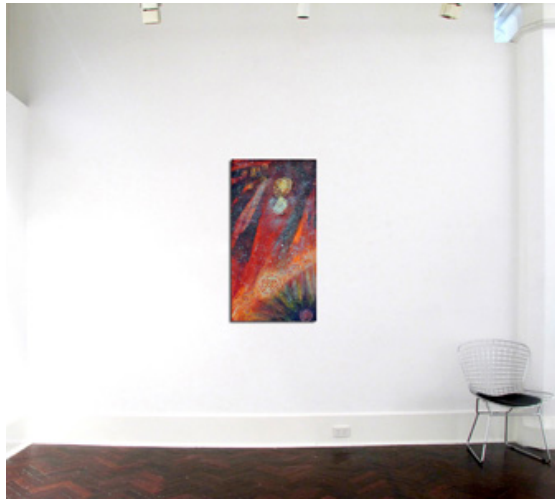

artwork in-situ on 3.7m wall

Installation images

Alma Nungurrayi Granites  
*Seven Sisters Dreaming*  
acrylic on linen  
61 x 152cm  
Code 3444-12

artwork in-situ on 3.7m wall

Alma Nungurrayi Granites  
*Seven Sisters Dreaming*  
acrylic on linen  
61 x 183cm  
Code 3666-12