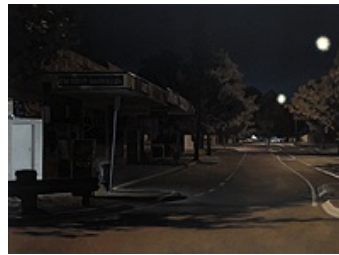

# GARY PUMFREY NIGHT SHADES II

7 - 25 June 2011

Night Shades II installation images

Edgewater Towers  
oil on linen  
120 x 97cm

Artwork in-situ on 3.7m wall

Archer St Crossing  
oil on linen  
89.5 x 119.5cm

Artwork in-situ on 3.7m wall

Oats St  
oil on linen  
88 x 120cm

Artwork in-situ on 3.7m wall

Jerry's  
oil on linen  
96 x 103.5cm

Artwork in-situ on 3.7m wall

Charles St  
oil on linen  
98 x 112cm

Artwork in-situ on 3.7m wall