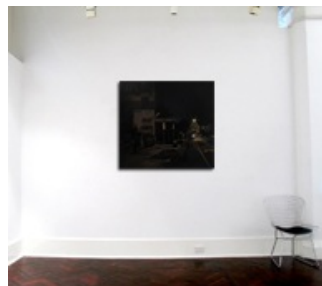

Artwork in-situ on 3.7m wall