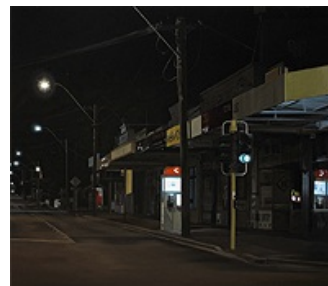

# GARY PUMFREY NIGHT SHADES II

7 - 25 June 2011

Night Shades II installation images

Edgewater Towers  
oil on linen  
120 x 97cm

Artwork in-situ on 3.7m wall

Archer St Crossing  
oil on linen  
89.5 x 119.5cm

Artwork in-situ on 3.7m wall

Oats St  
oil on linen  
88 x 120cm

Artwork in-situ on 3.7m wall

Jerry's  
oil on linen  
96 x 103.5cm

Artwork in-situ on 3.7m wall

Charles St  
oil on linen  
98 x 112cm

Artwork in-situ on 3.7m wall

*Vibrations*  
oil on linen  
79 x 86cm

Artwork in-situ on 3.7m wall

*Vic Park Laundromat*  
oil on linen  
65 x 85.5cm

Artwork in-situ on 3.7m wall