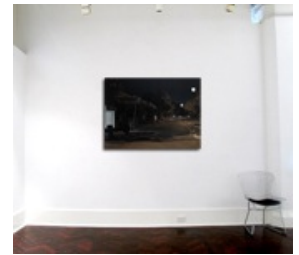

Artwork in-situ on 3.7m wall