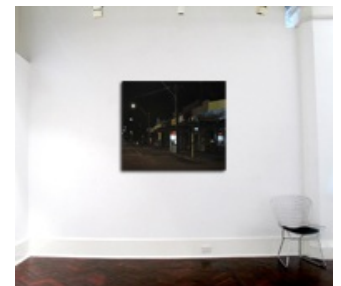

# GARY PUMFREY NIGHT SHADES II

7 - 25 June 2011

Night Shades II installation images

Edgewater Towers  
oil on linen  
120 x 97cm

Artwork in-situ on 3.7m wall

Archer St Crossing  
oil on linen  
89.5 x 119.5cm

Artwork in-situ on 3.7m wall

Oats St  
oil on linen  
88 x 120cm

Artwork in-situ on 3.7m wall

Jerry's  
oil on linen  
96 x 103.5cm

Artwork in-situ on 3.7m wall

Charles St  
oil on linen  
98 x 112cm

Artwork in-situ on 3.7m wall

*Vibrations*  
oil on linen  
79 x 86cm

Artwork in-situ on 3.7m wall

*Vic Park Laundromat*  
oil on linen  
65 x 85.5cm

Artwork in-situ on 3.7m wall