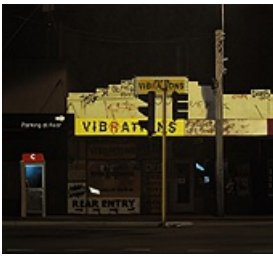

# GARY PUMFREY NIGHT SHADES II

7 - 25 June 2011

Night Shades II installation images

Edgewater Towers  
oil on linen  
120 x 97cm

Artwork in-situ on 3.7m wall

Archer St Crossing  
oil on linen  
89.5 x 119.5cm

Artwork in-situ on 3.7m wall

Oats St  
oil on linen  
88 x 120cm

Artwork in-situ on 3.7m wall

Jerry's  
oil on linen  
96 x 103.5cm

Artwork in-situ on 3.7m wall

Charles St  
oil on linen  
98 x 112cm

Artwork in-situ on 3.7m wall

*Vibrations*  
oil on linen  
79 x 86cm

Artwork in-situ on 3.7m wall

*Vic Park Laundromat*  
oil on linen  
65 x 85.5cm

Artwork in-situ on 3.7m wall