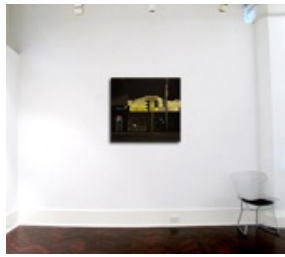

Artwork in-situ on 3.7m wall

Artwork in-situ on 3.7m wall