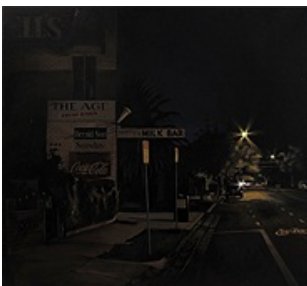

Jerry's
oil on linen
96 x 103.5cm