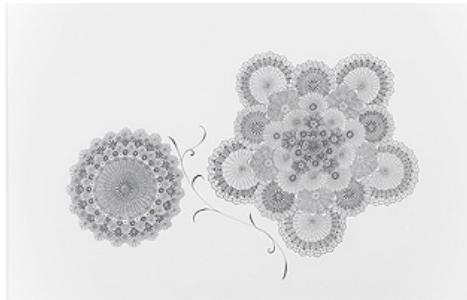

MAMI YAMANAKA
NEW WORKS

19 August - 6 September 2008

Continuous Dream I
 ink on paper
 57 x 76cm

Continuous Dream II
 ink on paper
 57 x 76cm

Continuous Dream III
 ink on paper
 57 x 76cm

Reflection of Past Dreams V
 ink on paper
 102 x 66cm

Reflection of Past Dreams VI
 ink on paper
 102 x 66cm

Reflection of Past Dreams IV
 ink on paper
 104 x 84cm

Land of Eternal Memory VII
 oil on linen
 56 x 71cm

Dawn of Continuity III
 oil on linen
 101 x 77cm

Untitled
 oil on linen
 26 x 26cm (x6)