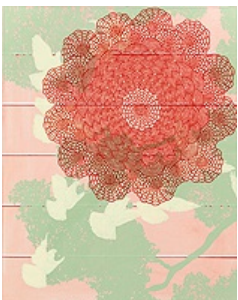

MAMI YAMANAKA
NEW WORKS

19 August - 6 September 2008

Continuous Dream I
 ink on paper
 57 x 76cm

Continuous Dream II
 ink on paper
 57 x 76cm

Continuous Dream III
 ink on paper
 57 x 76cm

Reflection of Past Dreams V
 ink on paper
 102 x 66cm

Reflection of Past Dreams VI
 ink on paper
 102 x 66cm

Reflection of Past Dreams IV
 ink on paper
 104 x 84cm

Land of Eternal Memory VII
 oil on linen
 56 x 71cm

Dawn of Continuity III
 oil on linen
 101 x 77cm

Untitled
 oil on linen
 26 x 26cm (x6)